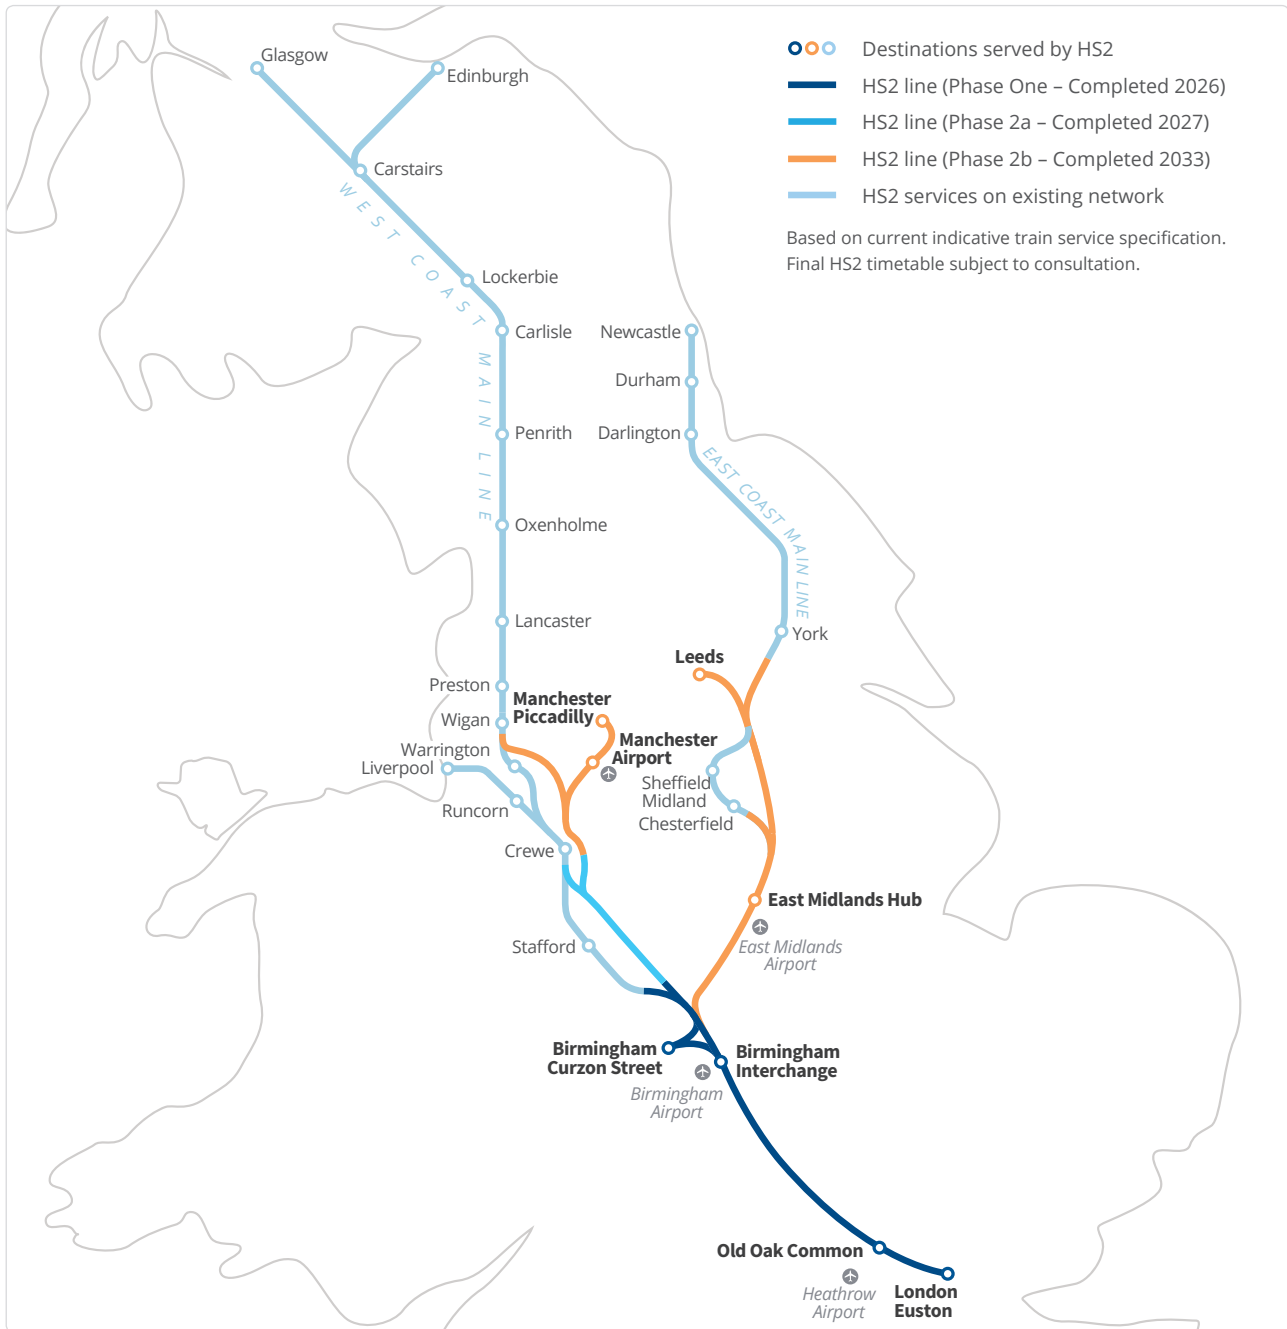

HS2 route map

Contact us

If you have any questions about this booklet, please get in touch.

- **Telephone** 08081 434 434
- **Minicom** 08081 456 472
- **Email** HS2enquiries@hs2.org.uk

Write to

High Speed Two (HS2) Limited
Two Snowhill
Snow Hill, Queensway
Birmingham B4 6GA

Website www.hs2.org.uk

Copies available in large print, Braille, audio, easy read and other languages